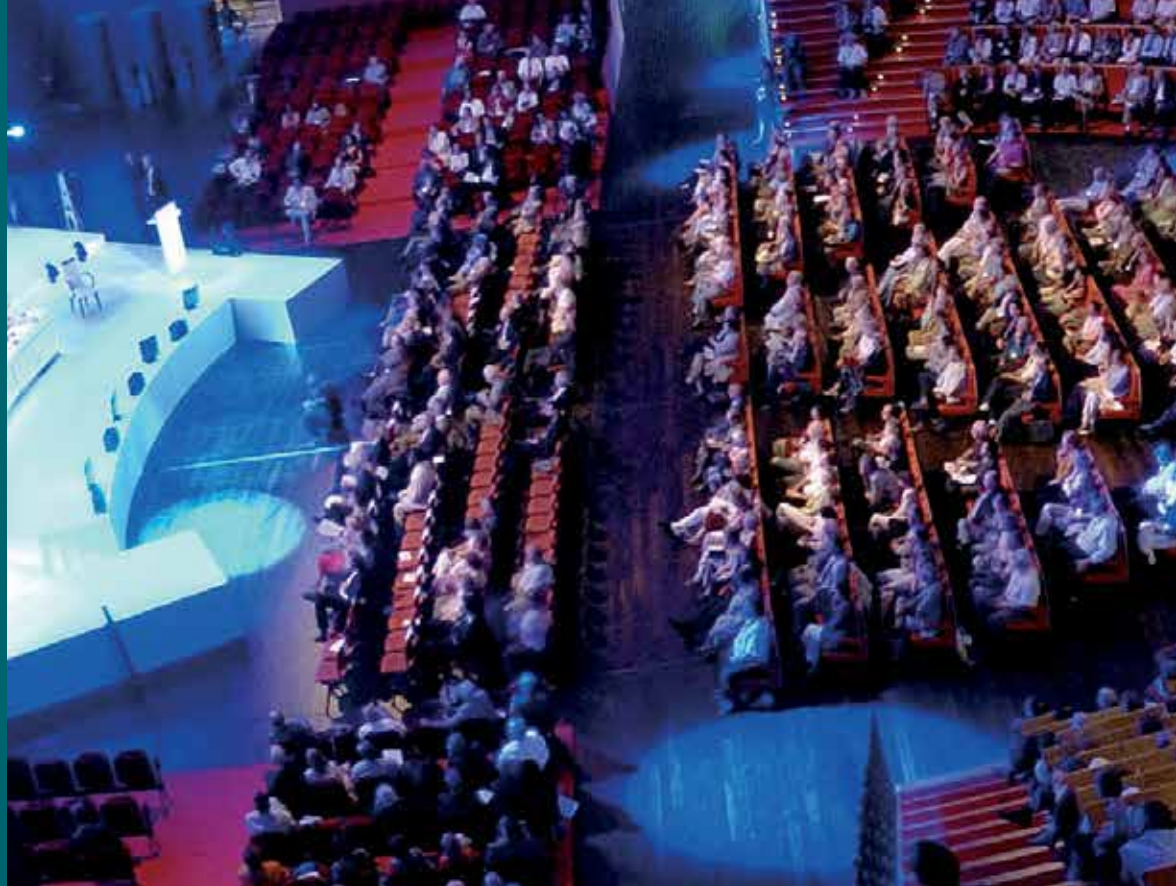

A woman with large black-rimmed glasses and her hands pressed against her forehead looks surprised. The background is a concert stage with bright lights and a crowd of people.

VENTE DIRECTE

VOS ÉVÉNEMENTS EN PLUS GRAND

LYON OFFERS TWO EXCEPTIONAL VENUES FOR YOUR SHOW!

LE CENTRE DE CONGRÈS DE LYON

AU CŒUR DES ÉMOTIONS AN EXCITING JOURNEY

- > Un ENVIRONNEMENT NATURE en plein CENTRE-VILLE.
- > Des ESPACES TOUT ÉQUIPÉS, vous assurant confort et modernité pour des événements de 500 à 3 000 personnes.
- > A NATURAL ENVIRONMENT in the heart of the CITY CENTRE.
- > FULLY EQUIPPED SPACES providing comfort and modernity for events from 500 to 3,000 people.